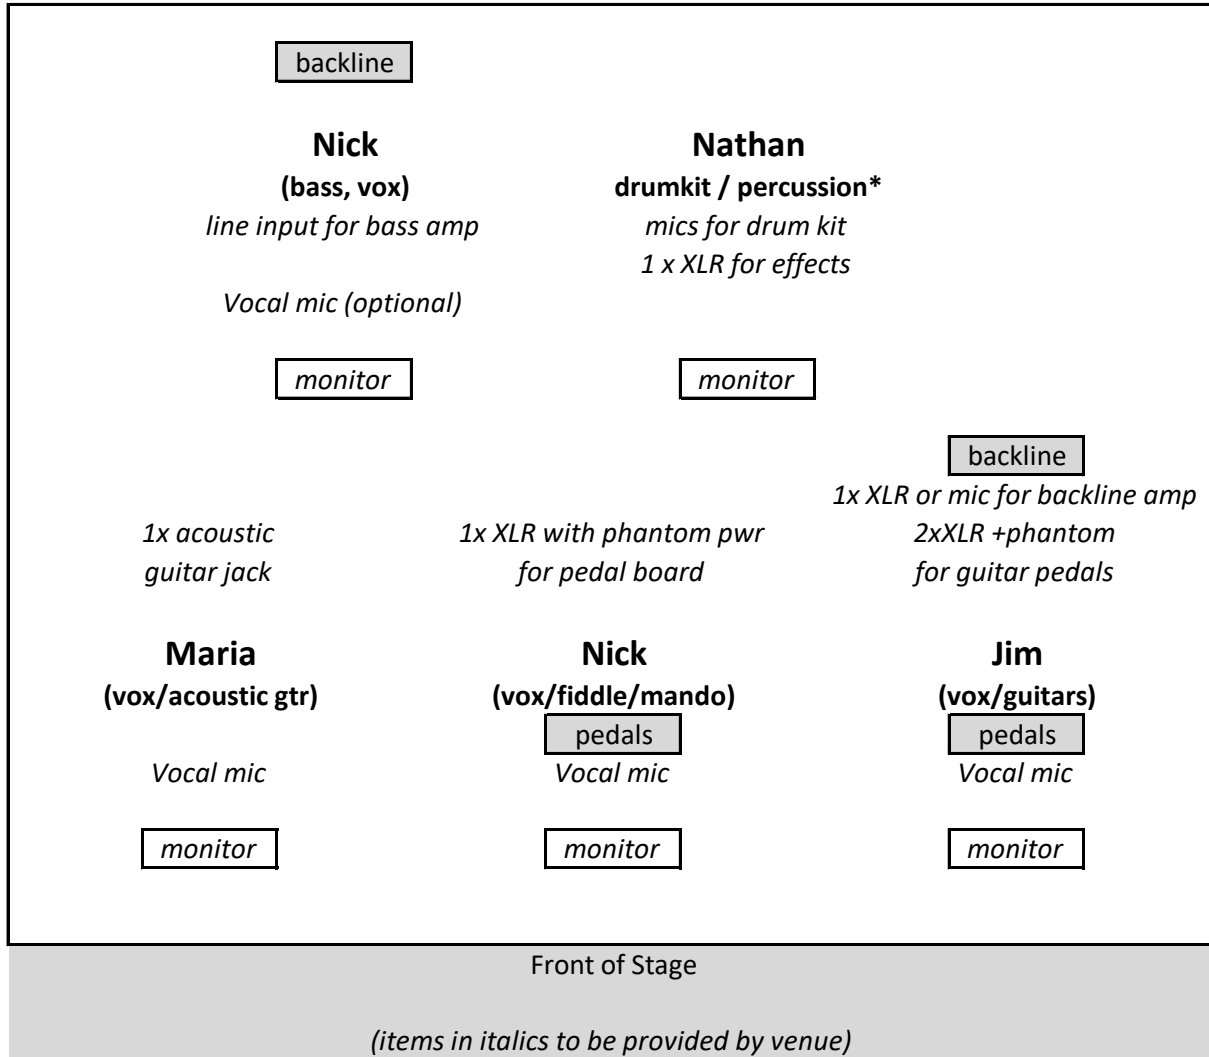

THE REDHILLS - TECH SPEC/PREFERRED STAGE LAYOUT

*Let us know whether we need to bring a full kit or just cymbals etc