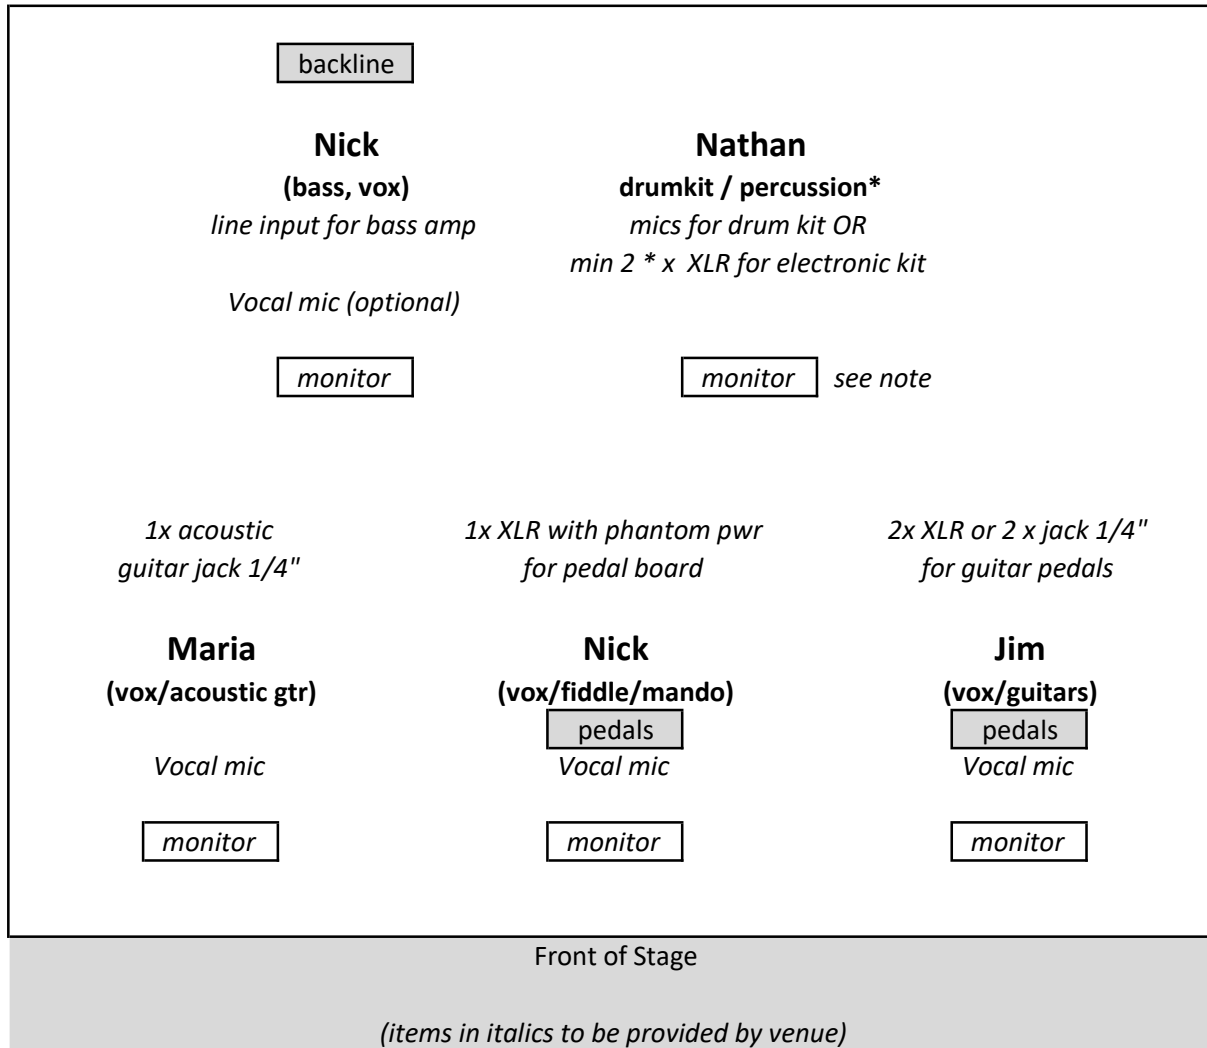

# THE REDHILLS - TECH SPEC/PREFERRED STAGE LAYOUT

Notes            \*Let us know whether we need to bring a full kit or just cymbals etc  
 OR for smaller venues we can use an electronic kit - in this case we  
 will need a line level monitor feed for in-ear monitoring used by drummer  
 instead of monitor bin                    eg from desk AUX OUT