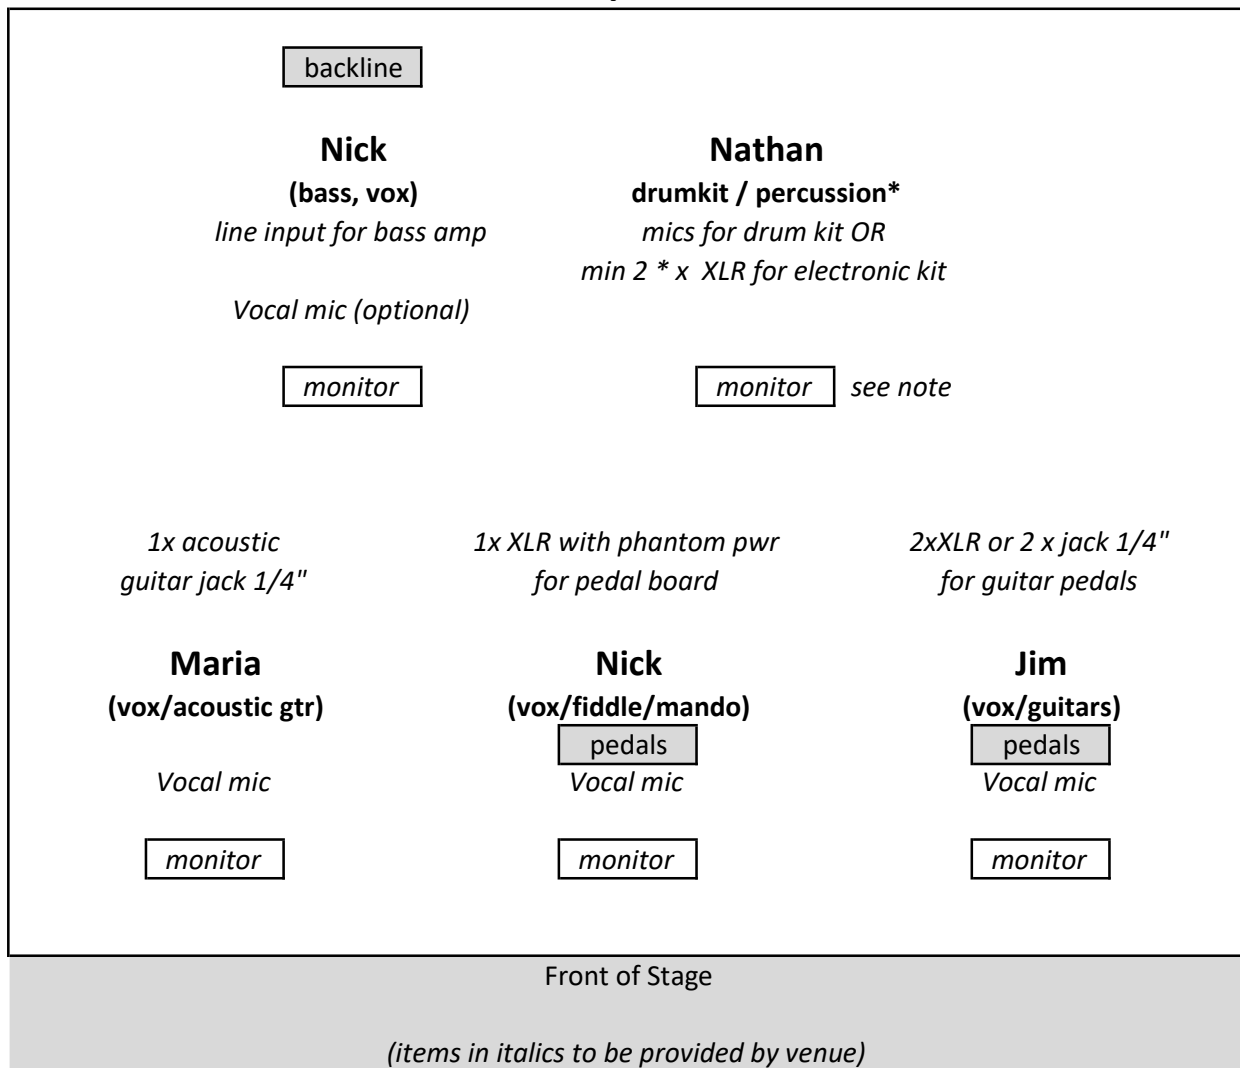

## THE REDHILLS - TECH SPEC/PREFERRED STAGE LAYOUT

Notes      \*Let us know whether we need to bring a full kit or just cymbals etc  
OR for smaller venues we can use an electronic kit - in this case we  
will need a line level monitor feed for in-ear monitoring used by drummer  
instead of monitor bin